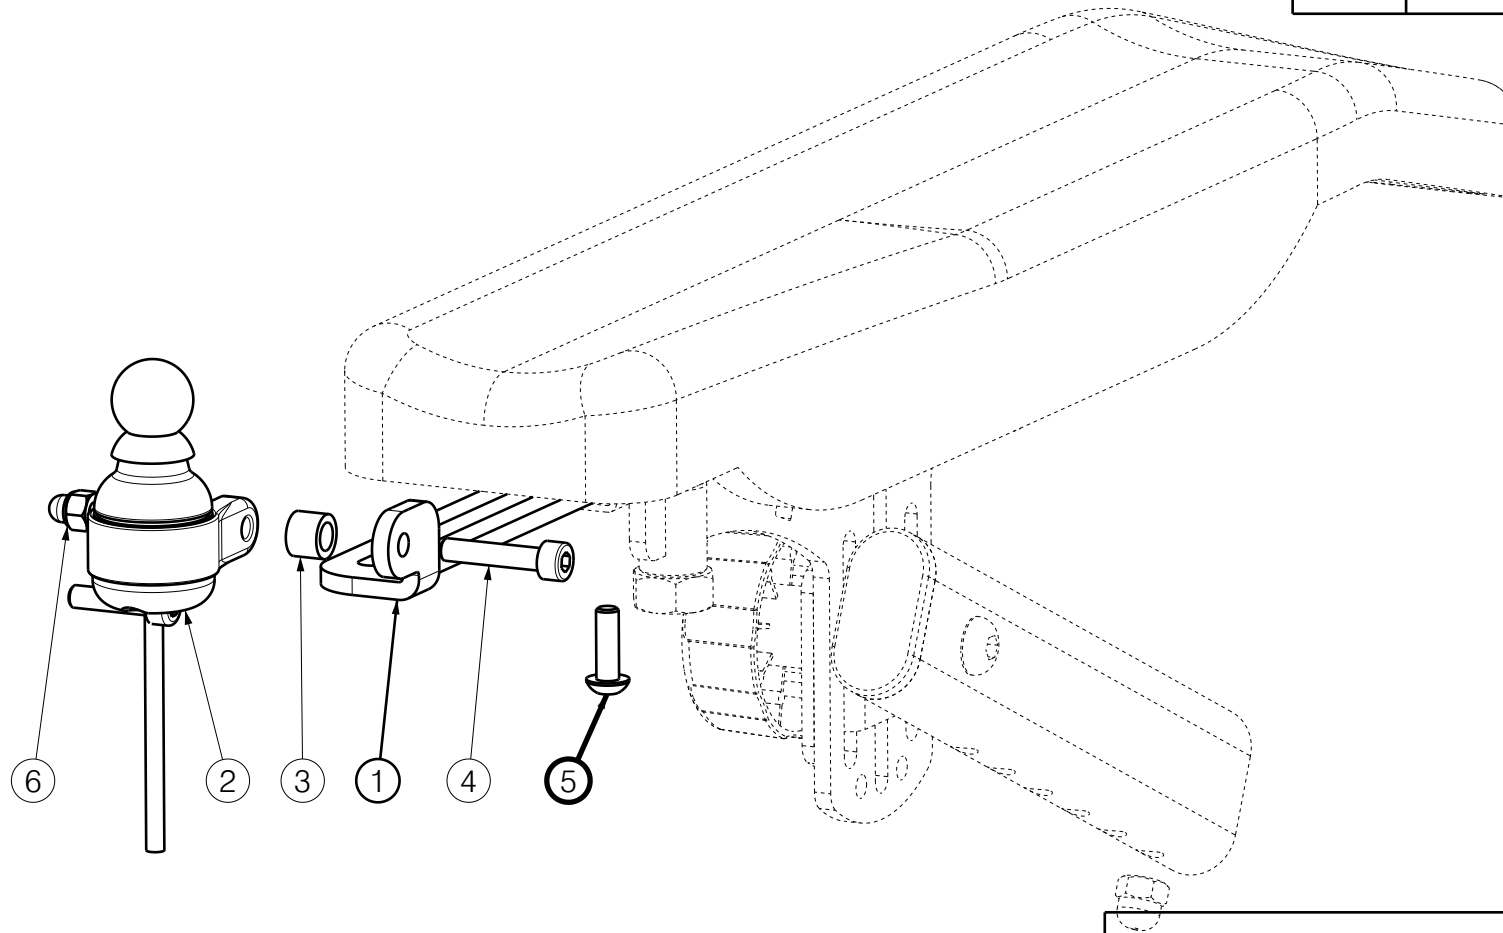

Material			
No.	Plan	Article	Quantity
1	YP09229 (L)	26410	1
	YP09231 (R)	26411	1
2	Mini Joystick	1915830	1
3	X003698	1004550	1
4	M5x25	1001490	1
5	M6x16	1008459	1
6	M5	1992804	1

Only one side depicted.

Isometric view
Scale: 3:5

EP00612 / B

SE83 MINIJOYSTICK				Plan No.
				EP00612 / B
Scale: 3:5	Drafted	Verified	Confirmed	
Date	20/09/2021	22/11/2021	22/11/2021	
Initials	MK	PM	TK	