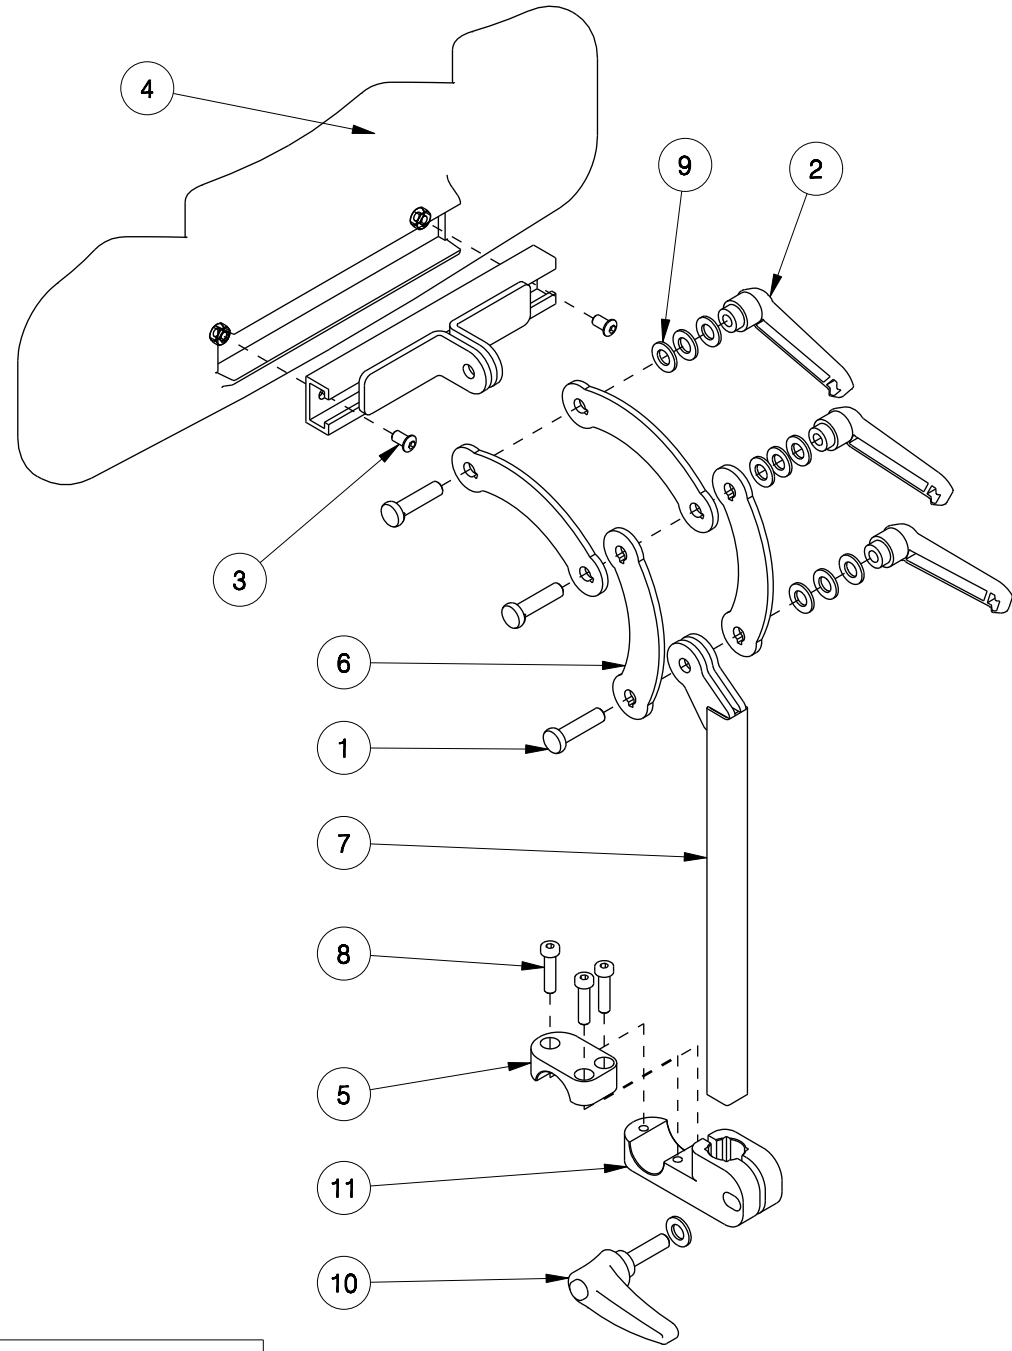

Material			
No.	Plan	Article	Number
1	---	3993322	3
2	---	3993353	3
3	---	3991735	2
4	X003777	3993340	1
5	X005633	20373	1
6	YC04102	1C274	4
7	YC04100	1C273	1
8	---	3993239	3
9	---	3993352	10
10	---	3993354	1
11	X005632	20372	1

EC00456 /A

L58 PLUO HEAD REST L58				Plan Number
				EC00456 /A
Scale: 1:4	Drafted	Verified	Confirmed	
Date	18/10/2019	18/10/2019	18/10/2019	
Initials	NY	JJQ	TG	