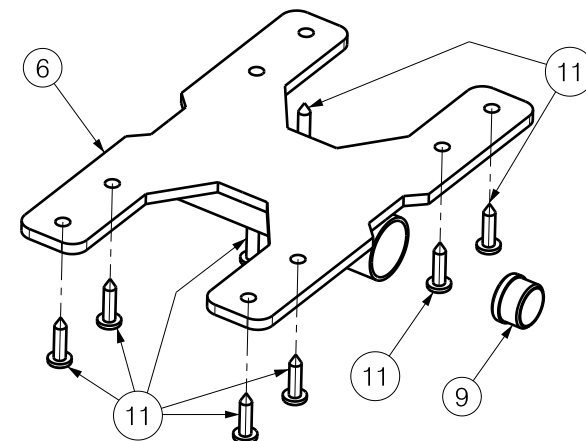

Material			
No.	Plan	Article	Number
1	XP00378	2990356	1
2	XP00116	2990074	1
3	XP00170	2990112	1
4	YP03221	2862382	1
5	YP02920	2817700	1
6	YP00556	1817782	1
7	X001471	1001143	1
8	---	1001580	1
9	---	1001602	1
10	---	1001637	1
11	---	1003021	8
12	---	1993362	1
13	---	1001530	2

Detail A
Scale: 2:5

EP00048/D

TABLE CORAILLE XXL				Plan No.
				EP00048/D
Scale: 1:5	Drafted	Verified	Confirmed	
Date	17/08/2011	12/10/2012	12/10/2012	
Init.	AZ	BS	TK	