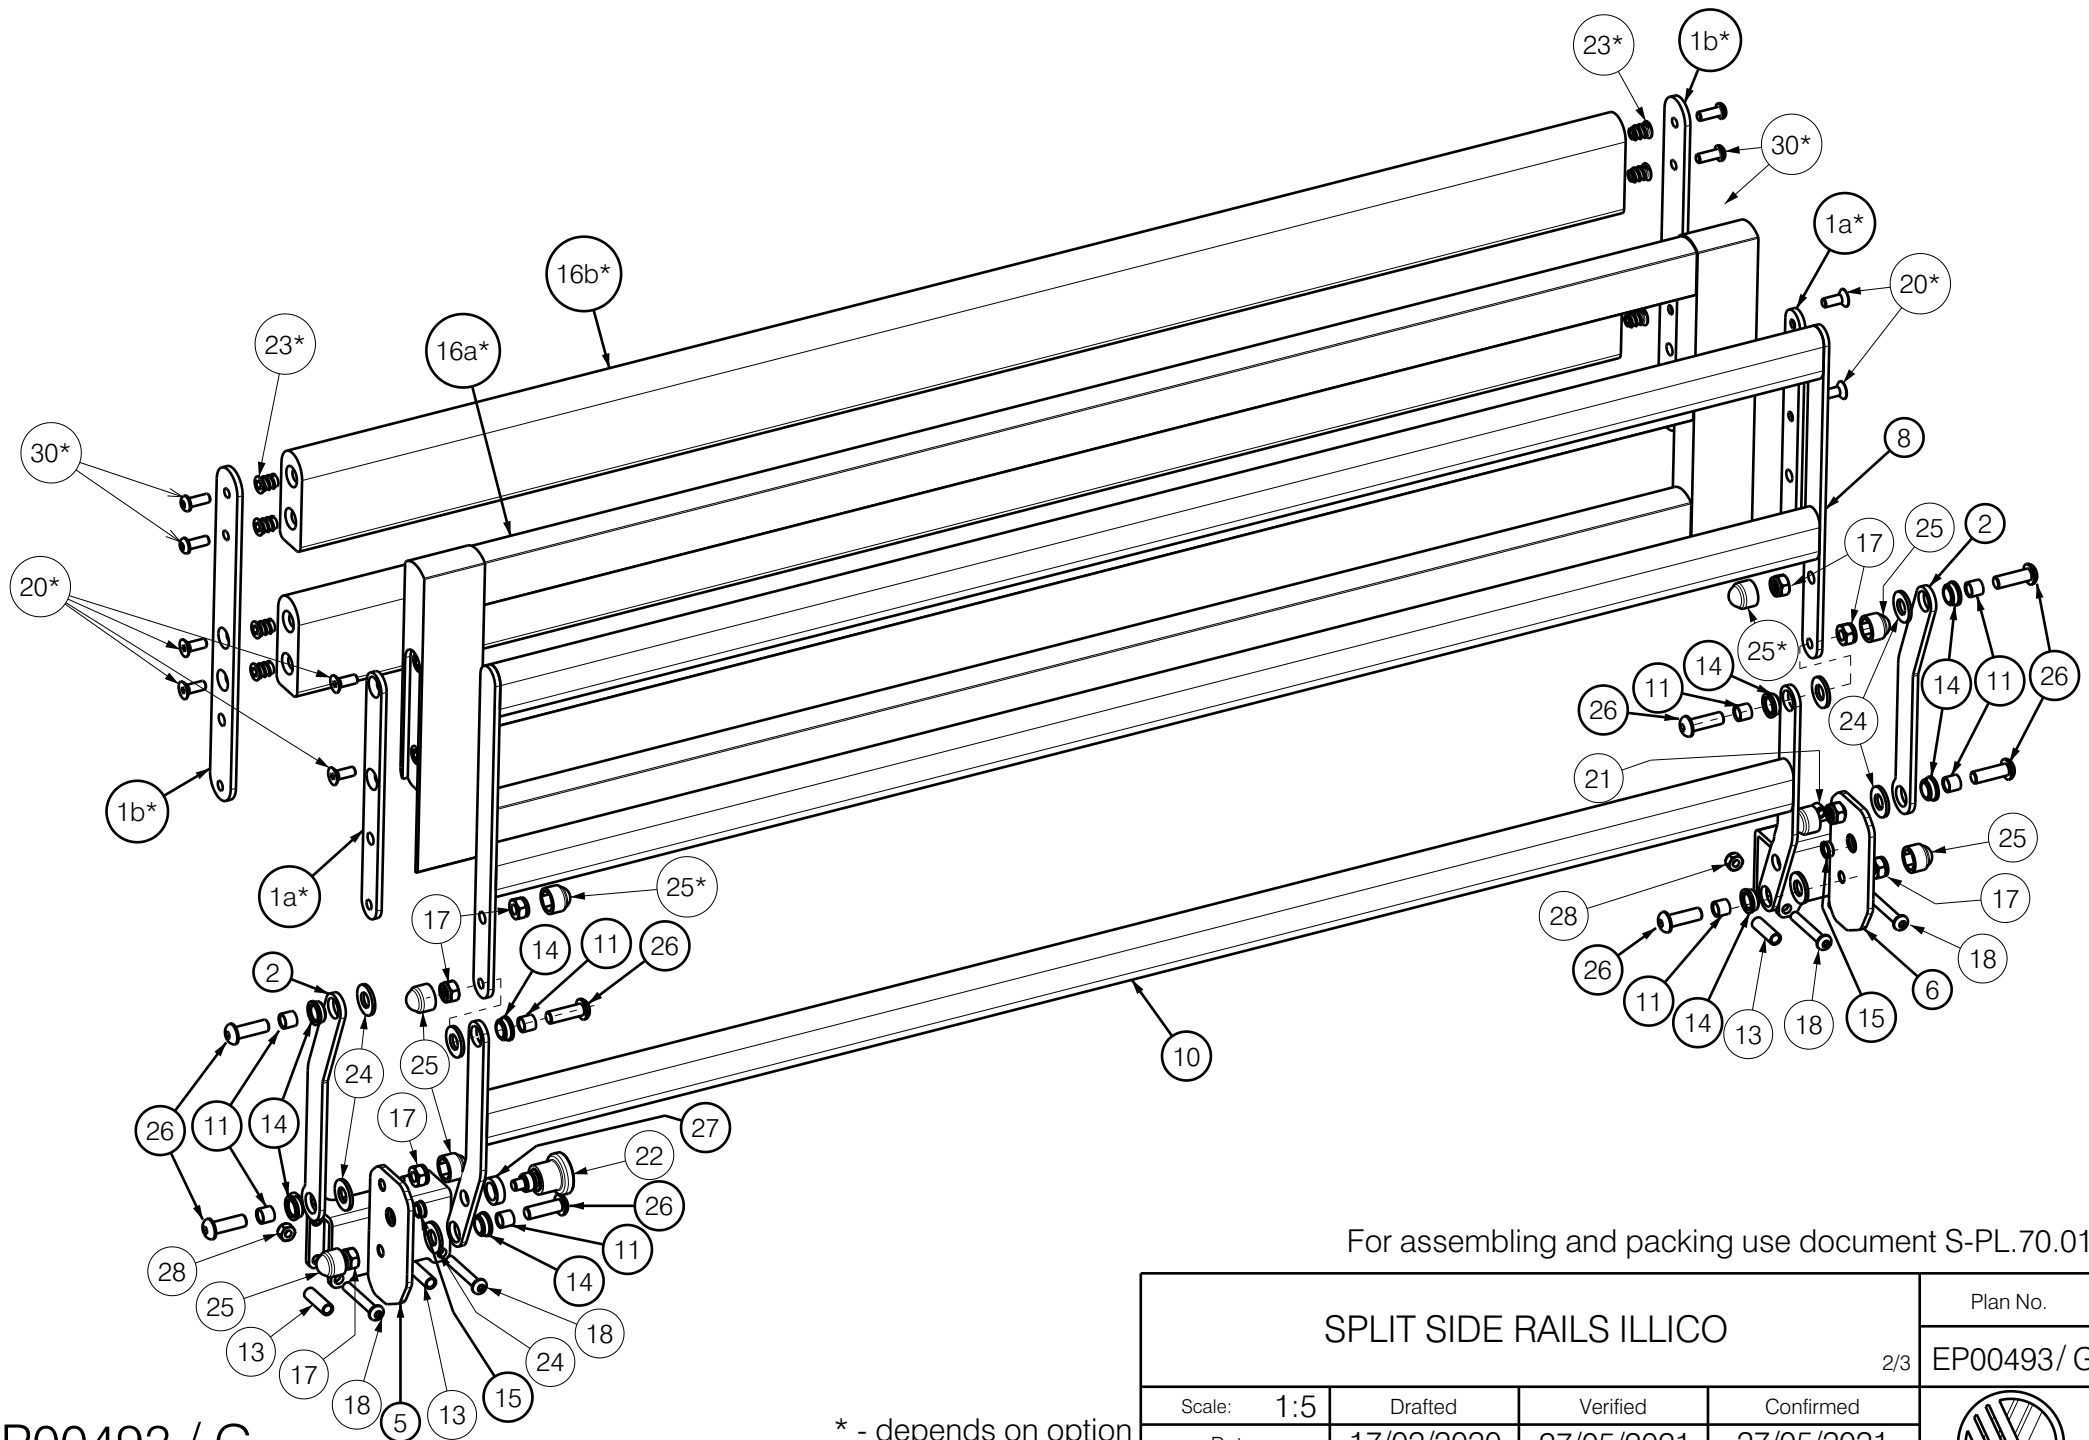

EP00493 / G

* - depends on option
Right headside depicted

SPLIT SIDE RAILS ILLICO				Plan No.
				1/3 EP00493/ G
Scale: 1:5	Drafted	Verified	Confirmed	
Date	17/02/2020	27/05/2021	27/05/2021	
Initials	DR	AZ	TK	

For assembling and packing use document S-PL.70.01

EP00493 / G

* - depends on option
Right footside depicted

<h2 style="margin: 0;">SPLIT SIDE RAILS ILLICO</h2>				Plan No.
				2/3 EP00493/ G
Scale: 1:5	Drafted	Verified	Confirmed	
Date	17/02/2020	27/05/2021	27/05/2021	
Initials	DR	AZ	TK	

Material			
No.	Plan	Article	Quantity
1a*	YP07984	2603782	8
1b*	YP08012	2606882	8
2	YP07990	2603882	8
3	YP08013	2603982 (L)	1
	YP08014	2604082 (R)	1
4	YP08015	2604182 (L)	1
	YP08016	2604282 (R)	1
5	YP08017	2604382 (L)	1
	YP08018	2604482 (R)	1
6	YP08019	2604582 (L)	1
	YP08020	2604682 (R)	1
7	YP08021	2604782	2
8	YP08022	2604882	2
9	YP08023	2604982	2
10	YP08024	2605082	2
11	XP03050	GP23100	32
12a*	XP02891	HP00634 (beech)	2
	XP02931	HP00643 (bl. oak)	2
	XP03039	HP00667 (nat. oak)	2
	XP03040	HP00668 (wen. oak)	2
	XP03041	HP00669 (wal. oak)	2
12b*	XP02902	HP00641 (oxide)	4
	XP03197	HP00695 (beech)	4
13	XP03116	GP24700	14
14	XP02893	2994748	32
15	XP02894	GP21800	8
16a*	XP02895	HP00637 (beech)	2
	XP02932	HP00644 (bl. oak)	2
	XP03042	HP00670 (nat. oak)	2
	XP03043	HP00671 (wen. oak)	2
	XP03044	HP00672 (wal. oak)	2
16b*	XP02903	HP00642 (oxide)	4
	XP03198	HP00696 (beech)	4

Material			
No.	Plan	Article	Quantity
17*	Nut M8 Selflocking	1001682	32
18	M6x40	1006111	14
19	-	-	-
20*	M6x16 DIN7991	1994752	16
21	M8x8 DIN916	2996665	8
22	Blocker pin M12	2994540	4
23*	Insert M6x13	2995002	32
24	Washer M10 PVC	1001557	32
25*	Nut cap M8 grey	2994898	32
26	M8x25	1990501	32
27	XP03232	GP26300	4
28	Nut M6 Selflocking	1001680	14
29**	XP03129 box	U000430	1
30*	M6x16	1008459	16